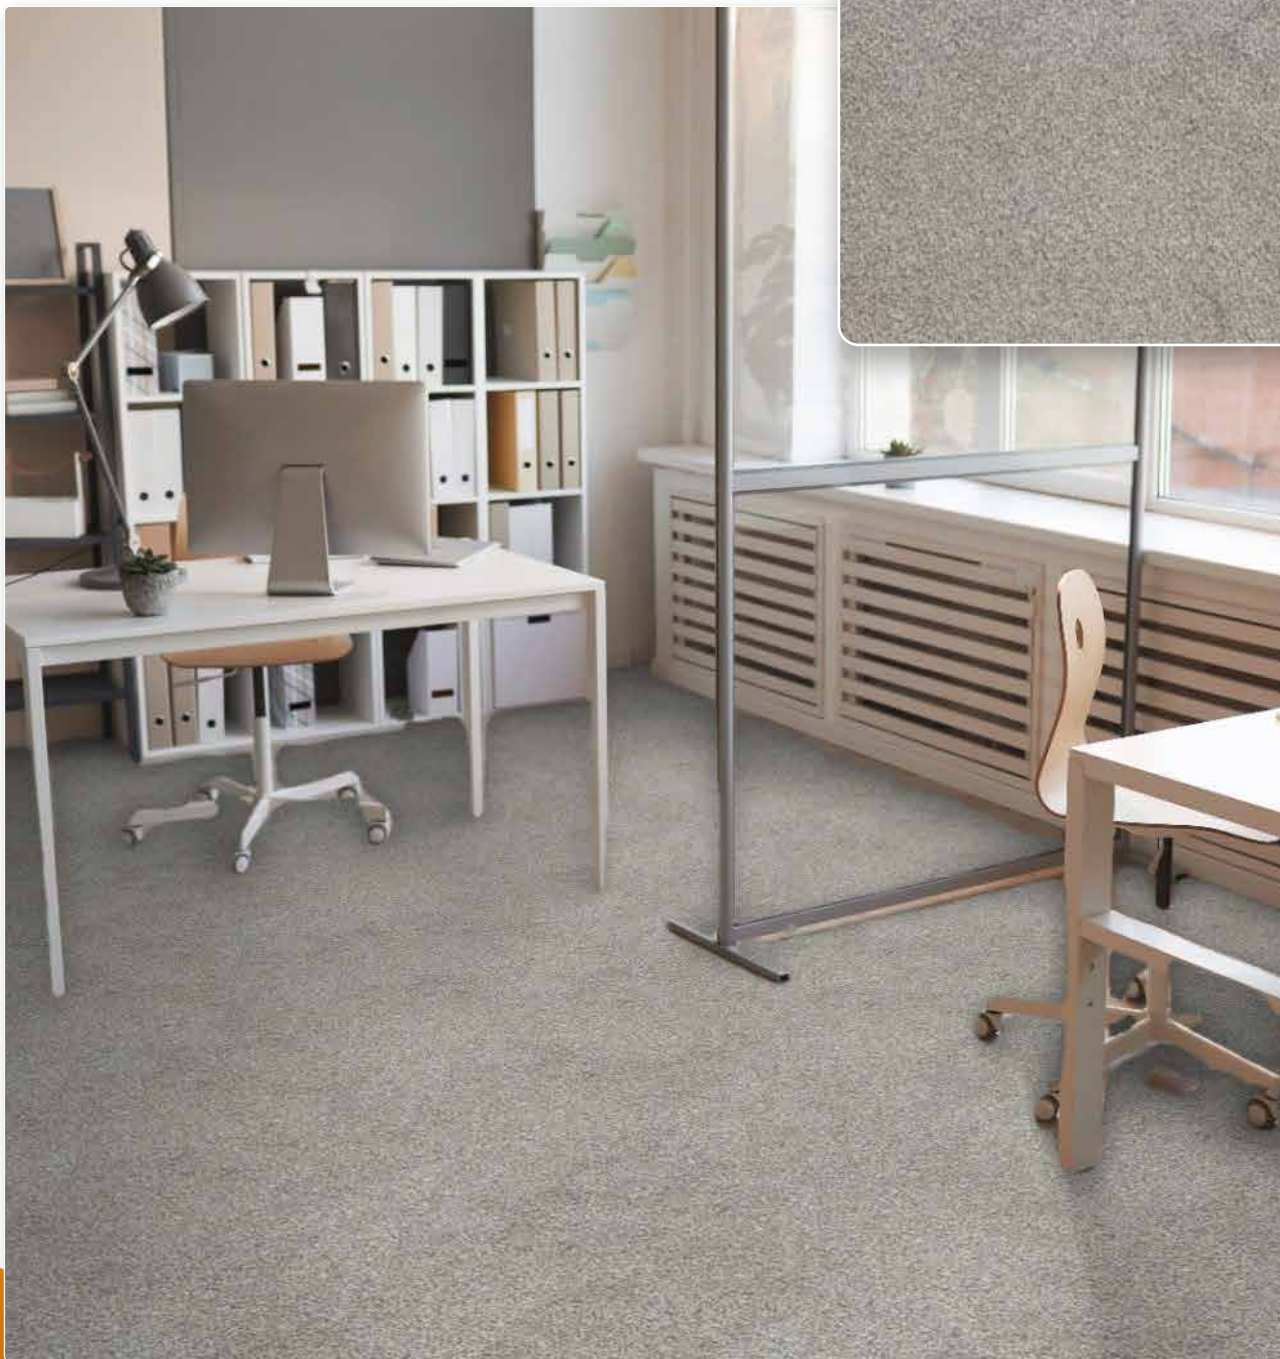

Gloriana - 915

CRP-BLT-GLOR-02