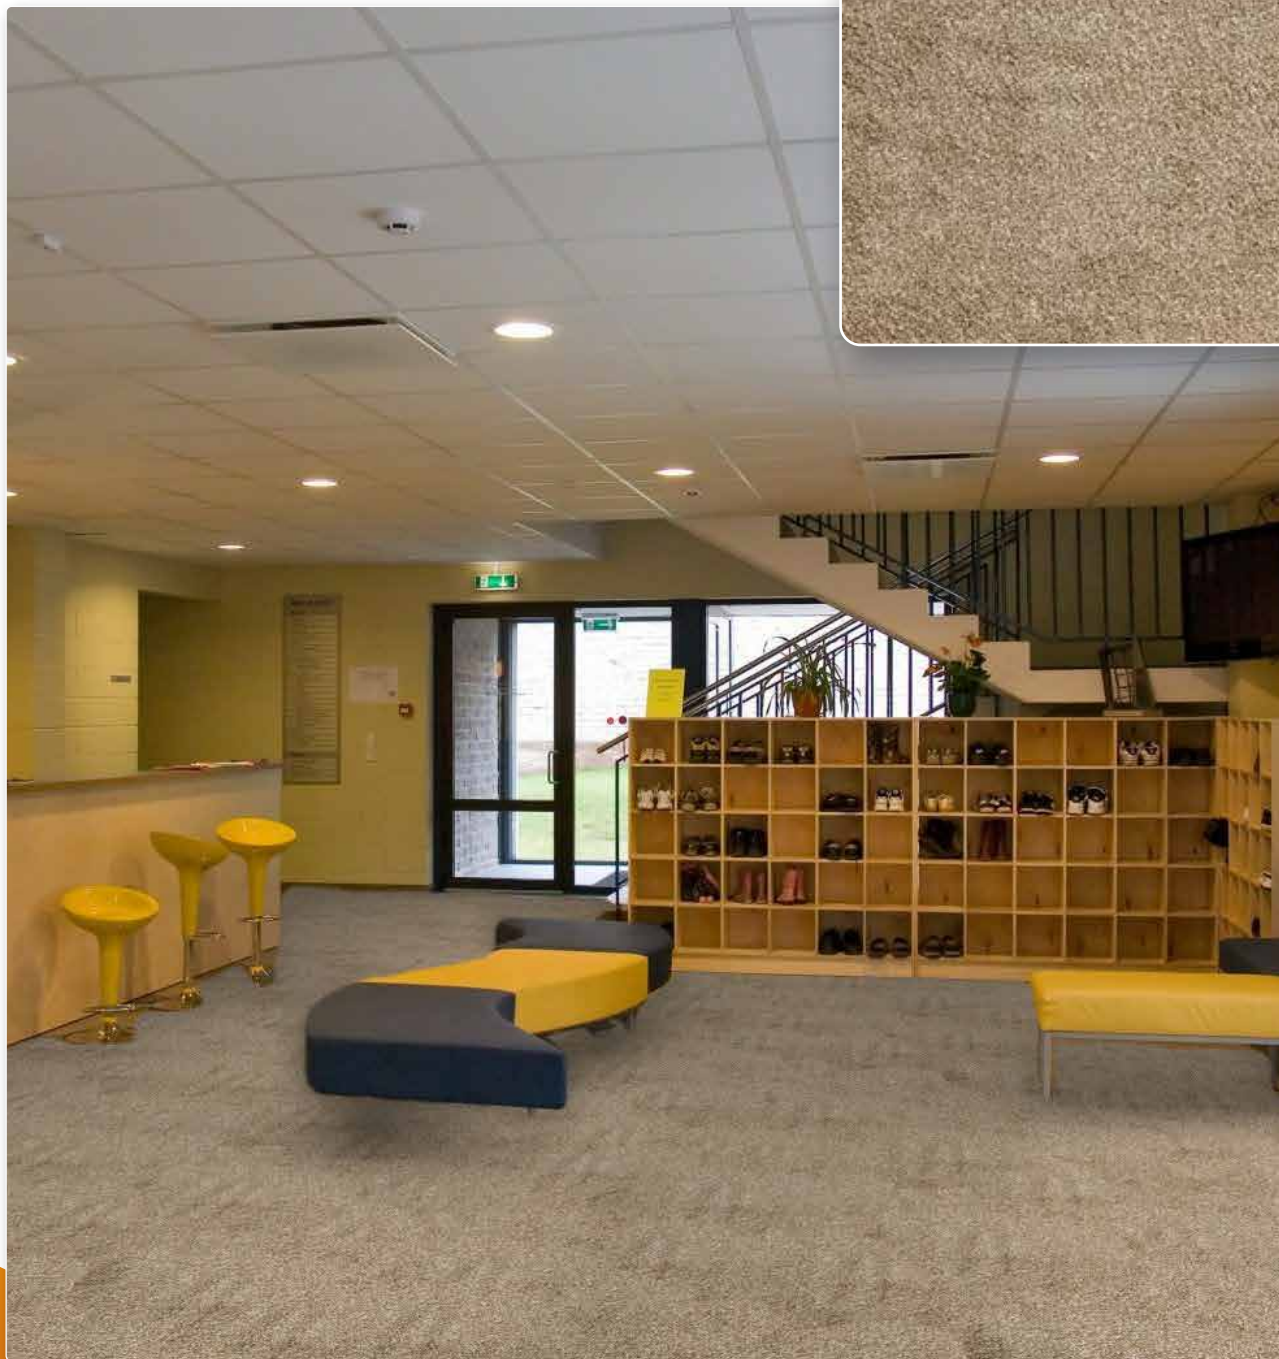

GLORIANA

- 15-years wear warranty
- 20-years stain warranty
- 100% polypropylene
- Bleach cleanable
- Lasting looks

GLORIANA

Offering a magnificent balance of softness and durability, Gloriana is a chic cut pile carpet range from Balta Group's Leonis brand. The carpet offers incredible value for money by combining affordable polypropylene yarn with a high 1/8" tufting gauge. This gives it a dense surface that is both comfortable and strong – suitable for all normal residential areas. Its Ultratex high-quality felt backing ensures excellent performance – backed by 15-year wear and 20-year stain warranties. Available in six stylish colours, from muted beige to gorgeous gold tones, it will look brilliant in classical and contemporary homes alike.