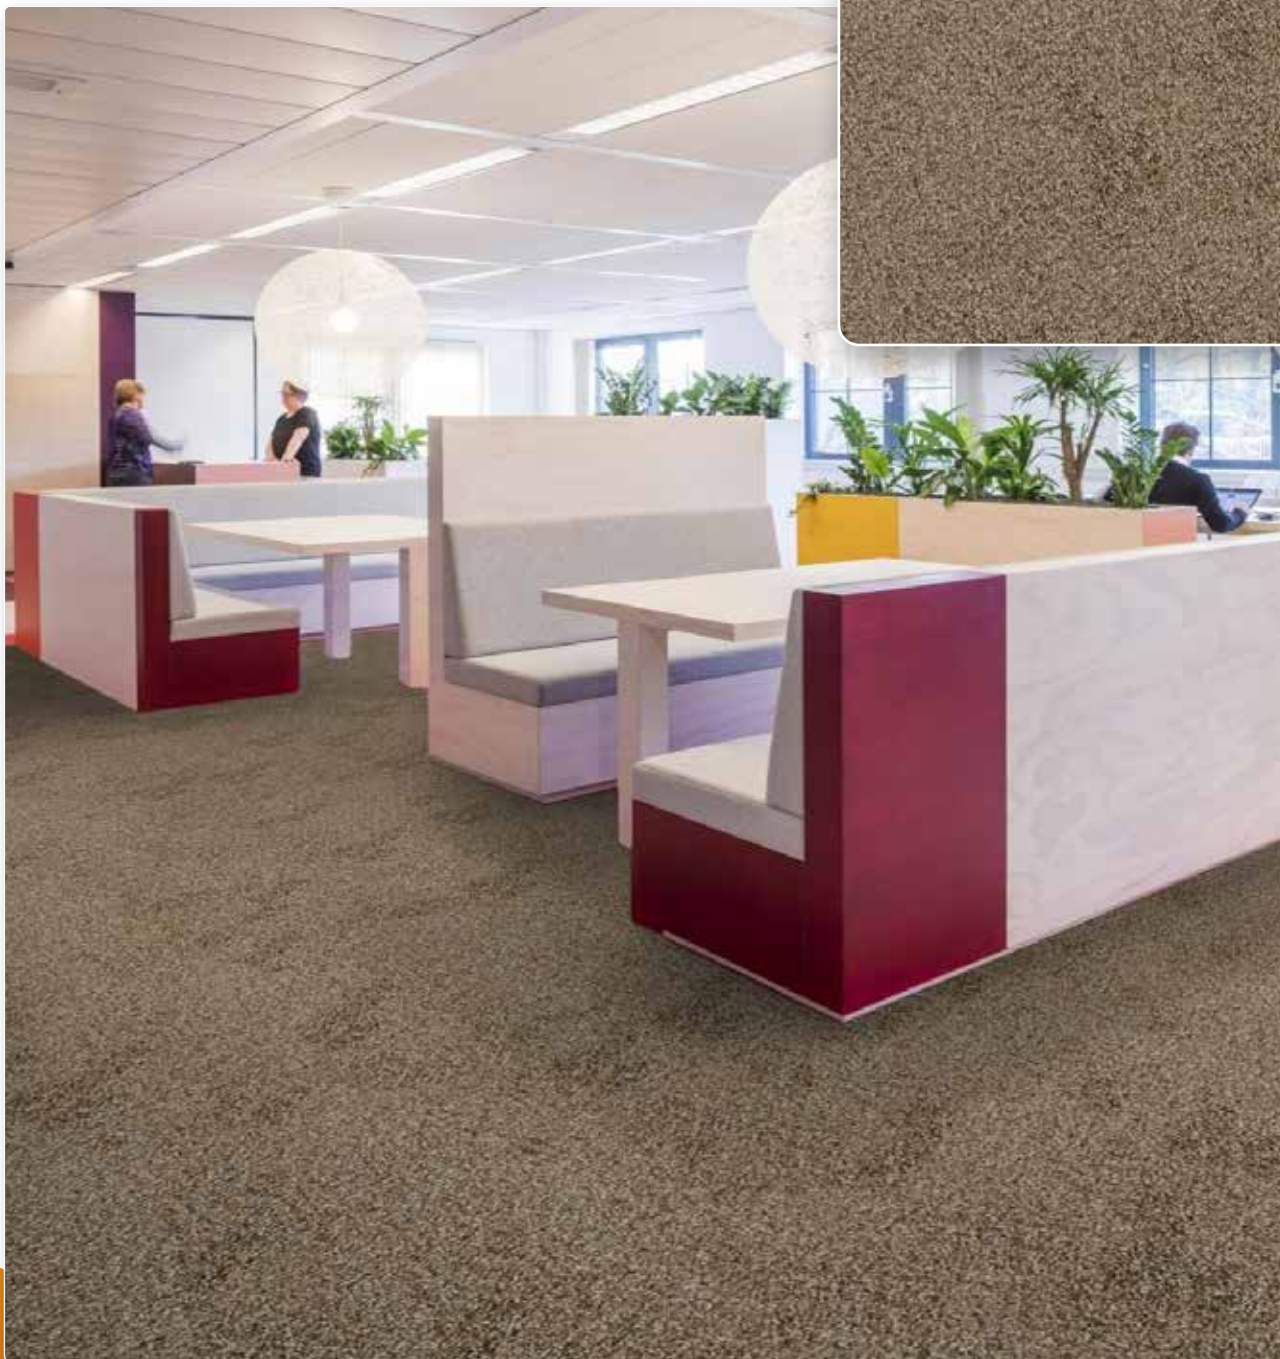

Gloriana - 850

CRP-BLT-GLOR-06