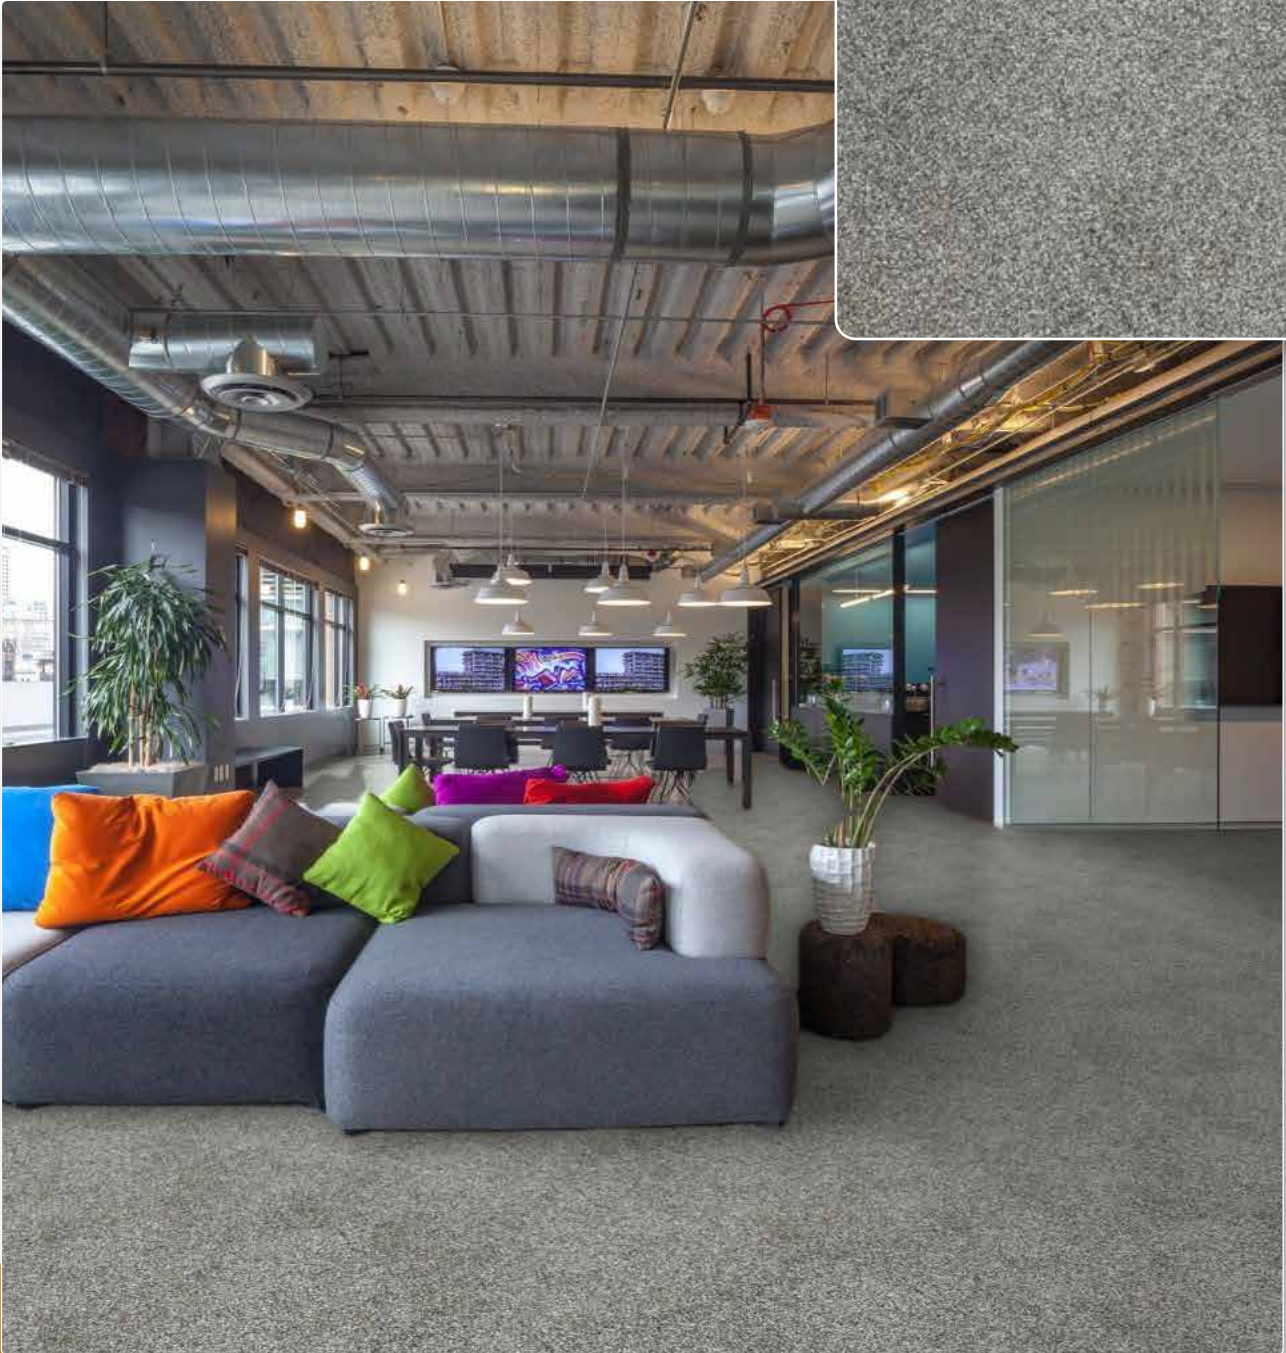

Gloriana - 940

CRP-BLT-GLOR-03