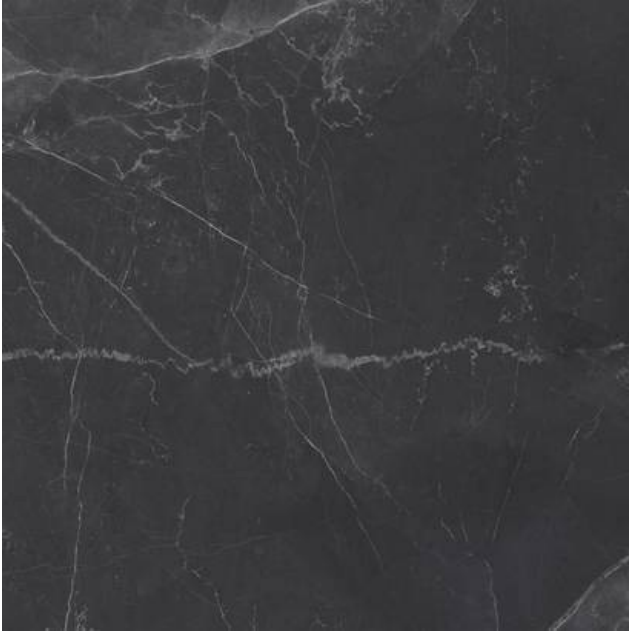

**AMANI MARBLE**  
**AMANI MARBLE DARK GREY**

**RAK**  
CERAMICS

Product code:	A22GAMMB-DKG.N0X5P
Size:	120x120cm
Series:	AMANI MARBLE
Color:	DARK GREY (GREY)
Structure:	SMOOTH
Surface look:	HIGH GLOSSY
Edge:	RECTIFIED
Thickness:	9 mm
Unity measure:	M <sup>2</sup>