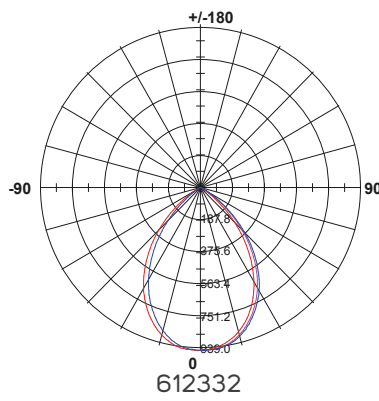

DIMENSIONS

Code No.	Model No.	Dimensions
612325	ILS5.6RCL930WW02	Ø94x54mm
612326	ILS5.6RCL940NW02	Ø94x54mm
612327	ILS5.6RCL950DL02	Ø94x54mm
612328	ILS8RCL930WW01	Ø106x56mm
612329	ILS8RCL940NW01	Ø106x56mm
612330	ILS8RCL950DL01	Ø106x56mm
612331	ILS16RCL930WW02	Ø165x75mm
612332	ILS16RCL940NW02	Ø165x75mm
612333	ILS16RCL950DL02	Ø165x75mm
612334	ILS24RCL930WW02	Ø216x90mm
612335	ILS24RCL940NW02	Ø216x90mm
612336	ILS24RCL950DL02	Ø216x90mm

612327 - 612326 - 612325

612330 - 612329 - 612328

612333 - 612332 - 612331

612336 - 612335 - 612334

PHOTOMETRIC DATA

APPLICATION PICTURE

This image is for display purpose only, the image may differ from the actual product, as the product is subject to modification provided without prior notice.