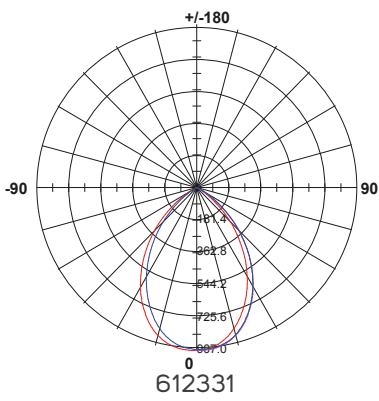

DIMENSIONS

Code No.	Model No.	Dimensions
612325	ILS5.6RCL930WW02	Ø94x54mm
612326	ILS5.6RCL940NW02	Ø94x54mm
612327	ILS5.6RCL950DL02	Ø94x54mm
612328	ILS8RCL930WW01	Ø106x56mm
612329	ILS8RCL940NW01	Ø106x56mm
612330	ILS8RCL950DL01	Ø106x56mm
612331	ILS16RCL930WW02	Ø165x75mm
612332	ILS16RCL940NW02	Ø165x75mm
612333	ILS16RCL950DL02	Ø165x75mm
612334	ILS24RCL930WW02	Ø216x90mm
612335	ILS24RCL940NW02	Ø216x90mm
612336	ILS24RCL950DL02	Ø216x90mm

612327 - 612326 - 612325

612330 - 612329 - 612328

612333 - 612332 - 612331

612336 - 612335 - 612334

PHOTOMETRIC DATA

APPLICATION PICTURE

This image is for display purpose only, the image may differ from the actual product, as the product is subject to modification provided without prior notice.