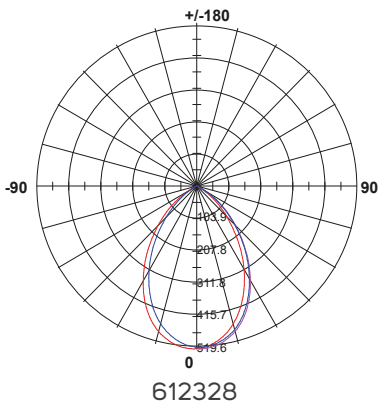

DIMENSIONS

Code No.	Model No.	Dimensions
612325	ILS5.6RCL930WW02	Ø94x54mm
612326	ILS5.6RCL940NW02	Ø94x54mm
612327	ILS5.6RCL950DL02	Ø94x54mm
612328	ILS8RCL930WW01	Ø106x56mm
612329	ILS8RCL940NW01	Ø106x56mm
612330	ILS8RCL950DL01	Ø106x56mm
612331	ILS16RCL930WW02	Ø165x75mm
612332	ILS16RCL940NW02	Ø165x75mm
612333	ILS16RCL950DL02	Ø165x75mm
612334	ILS24RCL930WW02	Ø216x90mm
612335	ILS24RCL940NW02	Ø216x90mm
612336	ILS24RCL950DL02	Ø216x90mm

612327 - 612326 - 612325

612330 - 612329 - 612328

612333 - 612332 - 612331

612336 - 612335 - 612334

PHOTOMETRIC DATA

APPLICATION PICTURE

This image is for display purpose only, the image may differ from the actual product, as the product is subject to modification provided without prior notice.