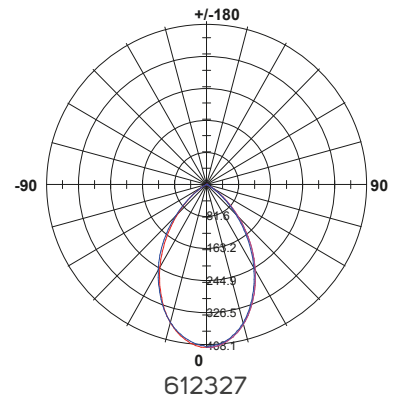

DIMENSIONS

Code No.	Model No.	Dimensions
612325	ILS5.6RCL930WW02	Ø94x54mm
612326	ILS5.6RCL940NW02	Ø94x54mm
612327	ILS5.6RCL950DL02	Ø94x54mm
612328	ILS8RCL930WW01	Ø106x56mm
612329	ILS8RCL940NW01	Ø106x56mm
612330	ILS8RCL950DL01	Ø106x56mm
612331	ILS16RCL930WW02	Ø165x75mm
612332	ILS16RCL940NW02	Ø165x75mm
612333	ILS16RCL950DL02	Ø165x75mm
612334	ILS24RCL930WW02	Ø216x90mm
612335	ILS24RCL940NW02	Ø216x90mm
612336	ILS24RCL950DL02	Ø216x90mm

612327 - 612326 - 612325

612330 - 612329 - 612328

612333 - 612332 - 612331

612336 - 612335 - 612334

PHOTOMETRIC DATA

APPLICATION PICTURE

This image is for display purpose only, the image may differ from the actual product, as the product is subject to modification provided without prior notice.