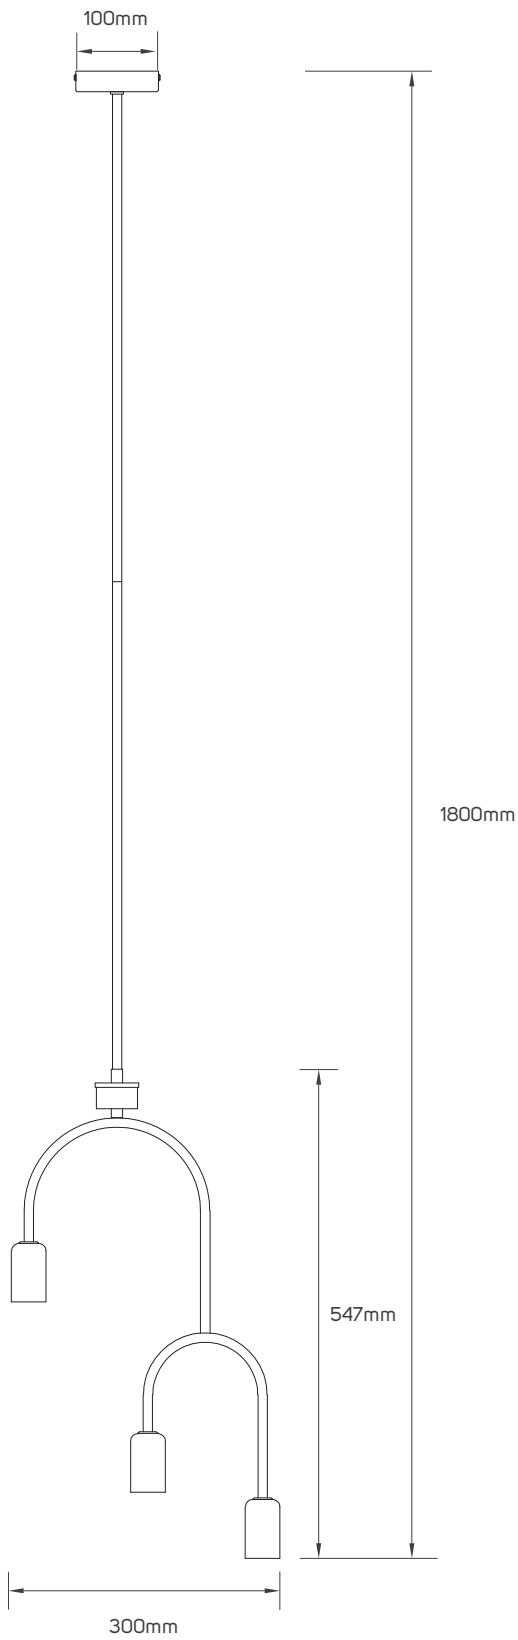

Educational Center

TECHNICAL OPERATING & ELECTRICAL DATA

IP rating	IP20
Voltage	AC220-240V
Frequency	50/60Hz
Directional or Non Directional	Non Directional
Mounting Type	Surface
Lamp Holder Type	LED E27

SPECIFICATIONS

Code No.	Model No.	IP	Max. LED Bulb Wattage	Body Color	Body Material	Fixed or Adjustable	Dimensions
613006	ILTE27PL39	20.00	1xMax.18W	bronze	aluminum	fixed	Ø47x116mm
613012	ILTE27PL40	20.00	5xMax.18W	copper	metal	fixed	Ø44x365mm
613013	ILTE27PL41	20.00	2xMax.18W	copper	metal	adjustable	250x100mm
613014	ILTE27PL42	20.00	1xMax.18W	copper	metal	adjustable	320x120mm
613015	ILTE27PL43	20.00	3xMax.18W	copper	metal	adjustable	300x547mm
613016	ILTE27PL44	20.00	2xMax.18W	copper	metal	adjustable	150x285mm
613023	ILTE27PL45	20.00	4xMax.18W	copper	metal	fixed	235x170mm
613024	ILTE27PL46	20.00	1xMax.18W	black	metal	fixed	Ø52x100mm
613025	ILTE27PL47	20.00	1xMax.18W	copper	metal	fixed	Ø45x130mm
613026	ILTE27PL48	20.00	1xMax.18W	black	metal	fixed	Ø40x150mm

DIMENSIONS

613006

613012

613024

613023

613025

613026

DIMENSIONS

613013

613014

DIMENSIONS

613015

613016

APPLICATION PICTURE

This image is for display purpose only, the image may differ from the actual product, as the product is subject to modification provided without prior notice.