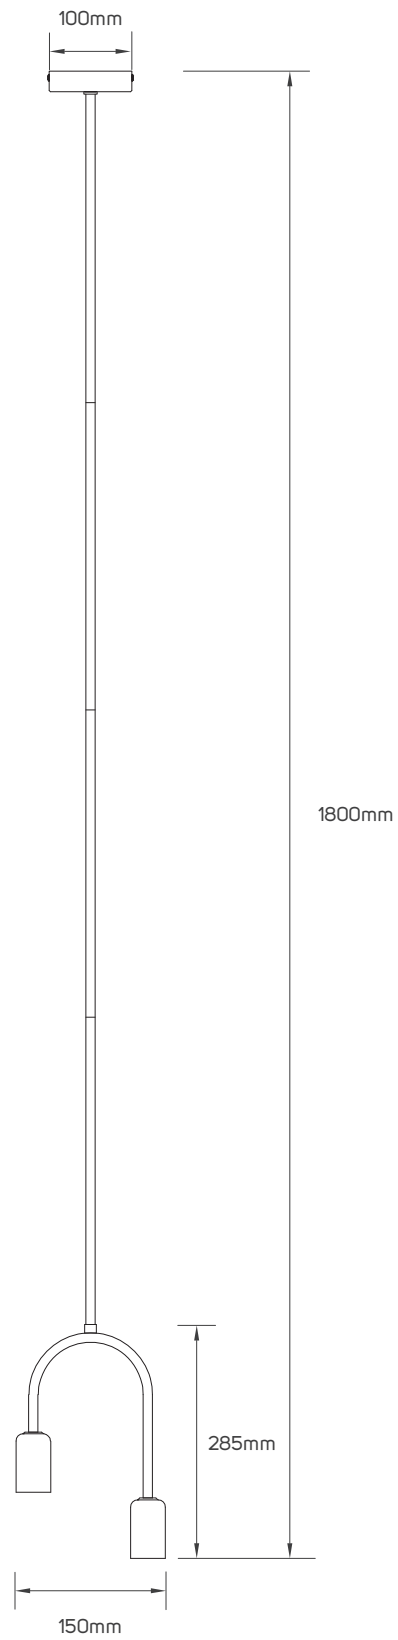

Educational Center

TECHNICAL OPERATING & ELECTRICAL DATA

IP rating	IP20
Voltage	AC220-240V
Frequency	50/60Hz
Directional or Non Directional	Non Directional
Mounting Type	Surface
Lamp Holder Type	LED E27

SPECIFICATIONS

Code No.	Model No.	IP	Max. LED Bulb Wattage	Body Color	Body Material	Fixed or Adjustable	Dimensions
613006	ILTE27PL39	20.00	1xMax.18W	bronze	aluminum	fixed	Ø47x116mm
613012	ILTE27PL40	20.00	5xMax.18W	copper	metal	fixed	Ø44x365mm
613013	ILTE27PL41	20.00	2xMax.18W	copper	metal	adjustable	250x100mm
613014	ILTE27PL42	20.00	1xMax.18W	copper	metal	adjustable	320x120mm
613015	ILTE27PL43	20.00	3xMax.18W	copper	metal	adjustable	300x547mm
613016	ILTE27PL44	20.00	2xMax.18W	copper	metal	adjustable	150x285mm
613023	ILTE27PL45	20.00	4xMax.18W	copper	metal	fixed	235x170mm
613024	ILTE27PL46	20.00	1xMax.18W	black	metal	fixed	Ø52x100mm
613025	ILTE27PL47	20.00	1xMax.18W	copper	metal	fixed	Ø45x130mm
613026	ILTE27PL48	20.00	1xMax.18W	black	metal	fixed	Ø40x150mm

DIMENSIONS

613006

613012

613024

613023

613025

613026

DIMENSIONS

613013

613014

DIMENSIONS

613015

613016

APPLICATION PICTURE

This image is for display purpose only, the image may differ from the actual product, as the product is subject to modification provided without prior notice.