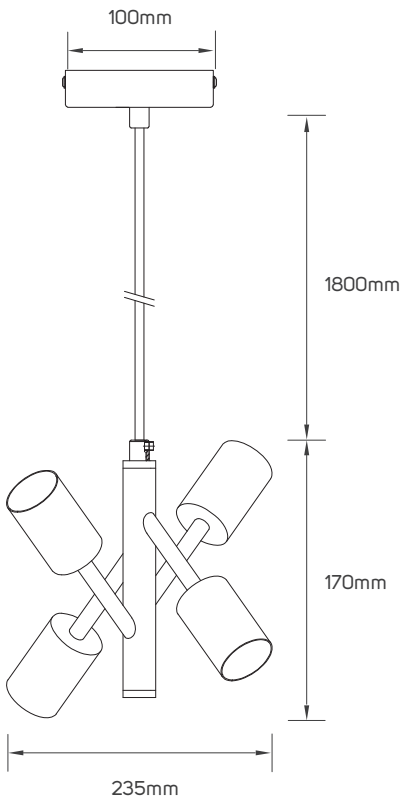

SPECIFICATIONS

Code No.	Model No.	IP	Max. LED Bulb Wattage	Body Color	Body Material	Fixed or Adjustable	Dimensions
613006	ILTE27PL39	20.00	1xMax.18W	bronze	aluminum	fixed	Ø47x116mm
613012	ILTE27PL40	20.00	5xMax.18W	copper	metal	fixed	Ø44x365mm
613013	ILTE27PL41	20.00	2xMax.18W	copper	metal	adjustable	250x100mm
613014	ILTE27PL42	20.00	1xMax.18W	copper	metal	adjustable	320x120mm
613015	ILTE27PL43	20.00	3xMax.18W	copper	metal	adjustable	300x547mm
613016	ILTE27PL44	20.00	2xMax.18W	copper	metal	adjustable	150x285mm
613023	ILTE27PL45	20.00	4xMax.18W	copper	metal	fixed	235x170mm
613024	ILTE27PL46	20.00	1xMax.18W	black	metal	fixed	Ø52x100mm
613025	ILTE27PL47	20.00	1xMax.18W	copper	metal	fixed	Ø45x130mm
613026	ILTE27PL48	20.00	1xMax.18W	black	metal	fixed	Ø40x150mm

DIMENSIONS

613006

613012

613024

613023

613025

613026

DIMENSIONS

613013

613014

DIMENSIONS

613015

613016

APPLICATION PICTURE

This image is for display purpose only, the image may differ from the actual product, as the product is subject to modification provided without prior notice.