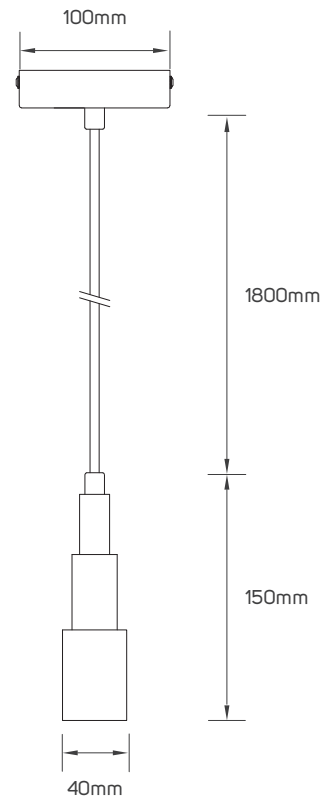

Educational Center

TECHNICAL OPERATING & ELECTRICAL DATA

IP rating	IP20
Voltage	AC220-240V
Frequency	50/60Hz
Directional or Non Directional	Non Directional
Mounting Type	Surface
Lamp Holder Type	LED E27

SPECIFICATIONS

Code No.	Model No.	IP	Max. LED Bulb Wattage	Body Color	Body Material	Fixed or Adjustable	Dimensions
613006	ILTE27PL39	20.00	1xMax.18W	bronze	aluminum	fixed	Ø47x116mm
613012	ILTE27PL40	20.00	5xMax.18W	copper	metal	fixed	Ø44x365mm
613013	ILTE27PL41	20.00	2xMax.18W	copper	metal	adjustable	250x100mm
613014	ILTE27PL42	20.00	1xMax.18W	copper	metal	adjustable	320x120mm
613015	ILTE27PL43	20.00	3xMax.18W	copper	metal	adjustable	300x547mm
613016	ILTE27PL44	20.00	2xMax.18W	copper	metal	adjustable	150x285mm
613023	ILTE27PL45	20.00	4xMax.18W	copper	metal	fixed	235x170mm
613024	ILTE27PL46	20.00	1xMax.18W	black	metal	fixed	Ø52x100mm
613025	ILTE27PL47	20.00	1xMax.18W	copper	metal	fixed	Ø45x130mm
613026	ILTE27PL48	20.00	1xMax.18W	black	metal	fixed	Ø40x150mm

DIMENSIONS

613006

613012

613024

613023

613025

613026

DIMENSIONS

613013

613014

DIMENSIONS

613015

613016

APPLICATION PICTURE

This image is for display purpose only, the image may differ from the actual product, as the product is subject to modification provided without prior notice.