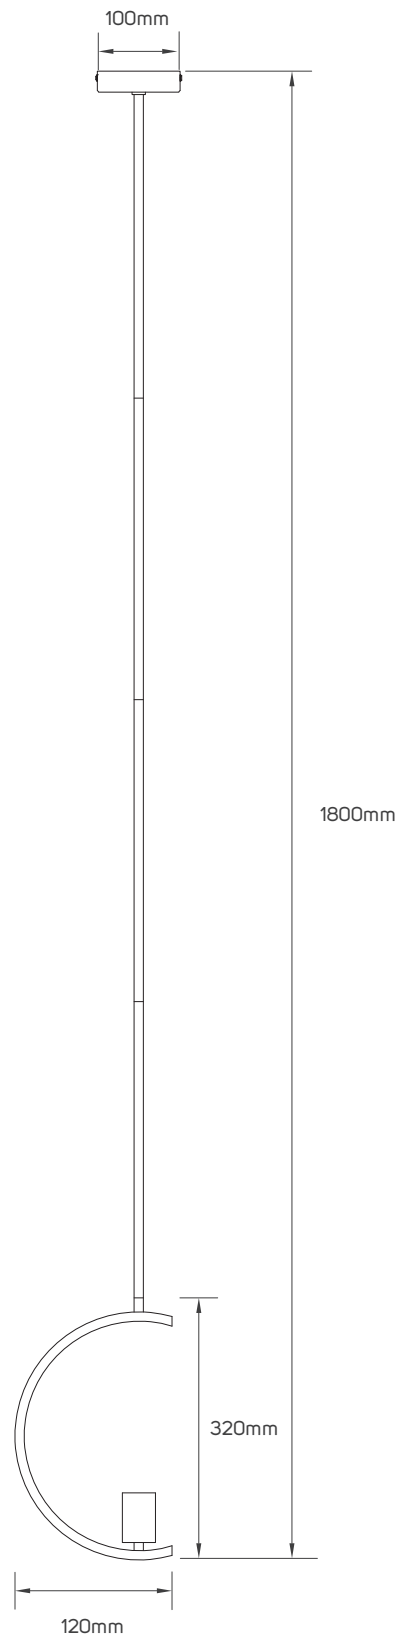

Educational Center

TECHNICAL OPERATING & ELECTRICAL DATA

IP rating	IP20
Voltage	AC220-240V
Frequency	50/60Hz
Directional or Non Directional	Non Directional
Mounting Type	Surface
Lamp Holder Type	LED E27

SPECIFICATIONS

Code No.	Model No.	IP	Max. LED Bulb Wattage	Body Color	Body Material	Fixed or Adjustable	Dimensions
613006	ILTE27PL39	20.00	1xMax.18W	bronze	aluminum	fixed	Ø47x116mm
613012	ILTE27PL40	20.00	5xMax.18W	copper	metal	fixed	Ø44x365mm
613013	ILTE27PL41	20.00	2xMax.18W	copper	metal	adjustable	250x100mm
613014	ILTE27PL42	20.00	1xMax.18W	copper	metal	adjustable	320x120mm
613015	ILTE27PL43	20.00	3xMax.18W	copper	metal	adjustable	300x547mm
613016	ILTE27PL44	20.00	2xMax.18W	copper	metal	adjustable	150x285mm
613023	ILTE27PL45	20.00	4xMax.18W	copper	metal	fixed	235x170mm
613024	ILTE27PL46	20.00	1xMax.18W	black	metal	fixed	Ø52x100mm
613025	ILTE27PL47	20.00	1xMax.18W	copper	metal	fixed	Ø45x130mm
613026	ILTE27PL48	20.00	1xMax.18W	black	metal	fixed	Ø40x150mm

DIMENSIONS

613006

613012

613024

613023

613025

613026

DIMENSIONS

613013

613014

DIMENSIONS

613015

613016

APPLICATION PICTURE

This image is for display purpose only, the image may differ from the actual product, as the product is subject to modification provided without prior notice.