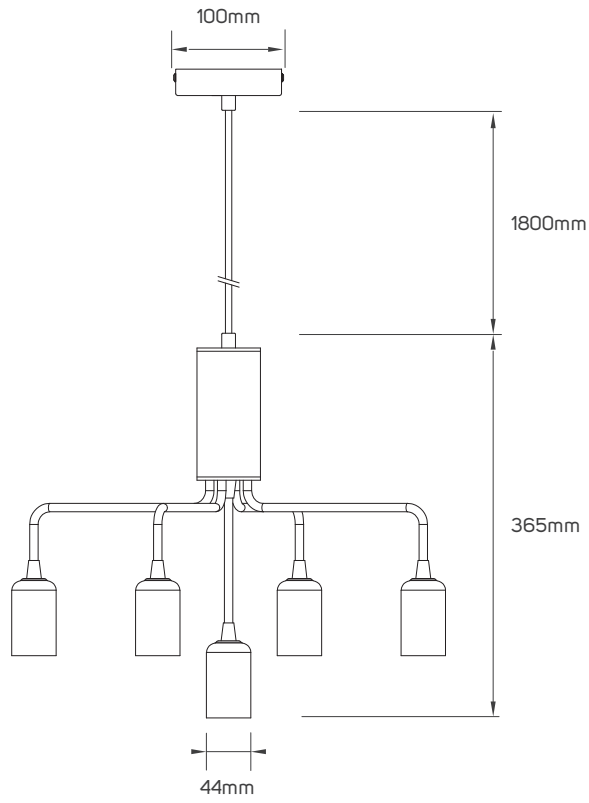

Educational Center

TECHNICAL OPERATING & ELECTRICAL DATA

IP rating	IP20
Voltage	AC220-240V
Frequency	50/60Hz
Directional or Non Directional	Non Directional
Mounting Type	Surface
Lamp Holder Type	LED E27

SPECIFICATIONS

Code No.	Model No.	IP	Max. LED Bulb Wattage	Body Color	Body Material	Fixed or Adjustable	Dimensions
613006	ILTE27PL39	20.00	1xMax.18W	bronze	aluminum	fixed	Ø47x116mm
613012	ILTE27PL40	20.00	5xMax.18W	copper	metal	fixed	Ø44x365mm
613013	ILTE27PL41	20.00	2xMax.18W	copper	metal	adjustable	250x100mm
613014	ILTE27PL42	20.00	1xMax.18W	copper	metal	adjustable	320x120mm
613015	ILTE27PL43	20.00	3xMax.18W	copper	metal	adjustable	300x547mm
613016	ILTE27PL44	20.00	2xMax.18W	copper	metal	adjustable	150x285mm
613023	ILTE27PL45	20.00	4xMax.18W	copper	metal	fixed	235x170mm
613024	ILTE27PL46	20.00	1xMax.18W	black	metal	fixed	Ø52x100mm
613025	ILTE27PL47	20.00	1xMax.18W	copper	metal	fixed	Ø45x130mm
613026	ILTE27PL48	20.00	1xMax.18W	black	metal	fixed	Ø40x150mm

DIMENSIONS

613006

613012

613024

613023

613025

613026

DIMENSIONS

613013

613014

DIMENSIONS

613015

613016

APPLICATION PICTURE

This image is for display purpose only, the image may differ from the actual product, as the product is subject to modification provided without prior notice.