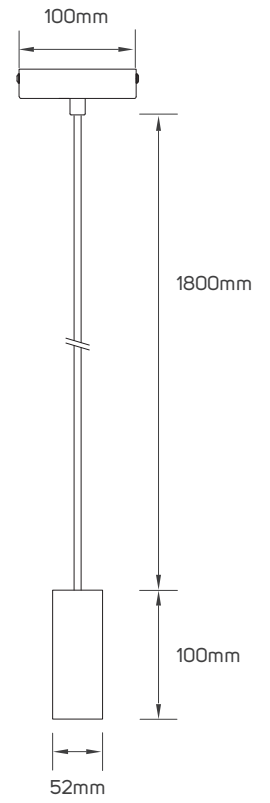

Educational Center

TECHNICAL OPERATING & ELECTRICAL DATA

IP rating	IP20
Voltage	AC220-240V
Frequency	50/60Hz
Directional or Non Directional	Non Directional
Mounting Type	Surface
Lamp Holder Type	LED E27

SPECIFICATIONS

Code No.	Model No.	IP	Max. LED Bulb Wattage	Body Color	Body Material	Fixed or Adjustable	Dimensions
613006	ILTE27PL39	20.00	1xMax.18W	bronze	aluminum	fixed	Ø47x116mm
613012	ILTE27PL40	20.00	5xMax.18W	copper	metal	fixed	Ø44x365mm
613013	ILTE27PL41	20.00	2xMax.18W	copper	metal	adjustable	250x100mm
613014	ILTE27PL42	20.00	1xMax.18W	copper	metal	adjustable	320x120mm
613015	ILTE27PL43	20.00	3xMax.18W	copper	metal	adjustable	300x547mm
613016	ILTE27PL44	20.00	2xMax.18W	copper	metal	adjustable	150x285mm
613023	ILTE27PL45	20.00	4xMax.18W	copper	metal	fixed	235x170mm
613024	ILTE27PL46	20.00	1xMax.18W	black	metal	fixed	Ø52x100mm
613025	ILTE27PL47	20.00	1xMax.18W	copper	metal	fixed	Ø45x130mm
613026	ILTE27PL48	20.00	1xMax.18W	black	metal	fixed	Ø40x150mm

DIMENSIONS

613006

613012

613024

613023

613025

613026

DIMENSIONS

613013

613014

DIMENSIONS

613015

613016

APPLICATION PICTURE

This image is for display purpose only, the image may differ from the actual product, as the product is subject to modification provided without prior notice.