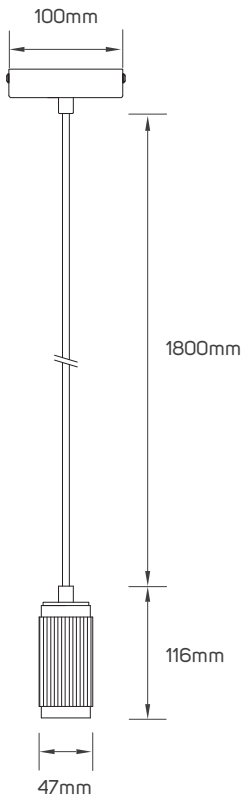

Educational Center

TECHNICAL OPERATING & ELECTRICAL DATA

IP rating	IP20
Voltage	AC220-240V
Frequency	50/60Hz
Directional or Non Directional	Non Directional
Mounting Type	Surface
Lamp Holder Type	LED E27

SPECIFICATIONS

Code No.	Model No.	IP	Max. LED Bulb Wattage	Body Color	Body Material	Fixed or Adjustable	Dimensions
613006	ILTE27PL39	20.00	1xMax.18W	bronze	aluminum	fixed	Ø47x116mm
613012	ILTE27PL40	20.00	5xMax.18W	copper	metal	fixed	Ø44x365mm
613013	ILTE27PL41	20.00	2xMax.18W	copper	metal	adjustable	250x100mm
613014	ILTE27PL42	20.00	1xMax.18W	copper	metal	adjustable	320x120mm
613015	ILTE27PL43	20.00	3xMax.18W	copper	metal	adjustable	300x547mm
613016	ILTE27PL44	20.00	2xMax.18W	copper	metal	adjustable	150x285mm
613023	ILTE27PL45	20.00	4xMax.18W	copper	metal	fixed	235x170mm
613024	ILTE27PL46	20.00	1xMax.18W	black	metal	fixed	Ø52x100mm
613025	ILTE27PL47	20.00	1xMax.18W	copper	metal	fixed	Ø45x130mm
613026	ILTE27PL48	20.00	1xMax.18W	black	metal	fixed	Ø40x150mm

DIMENSIONS

613006

613012

613024

613023

613025

613026

DIMENSIONS

613013

613014

DIMENSIONS

613015

613016

APPLICATION PICTURE

This image is for display purpose only, the image may differ from the actual product, as the product is subject to modification provided without prior notice.