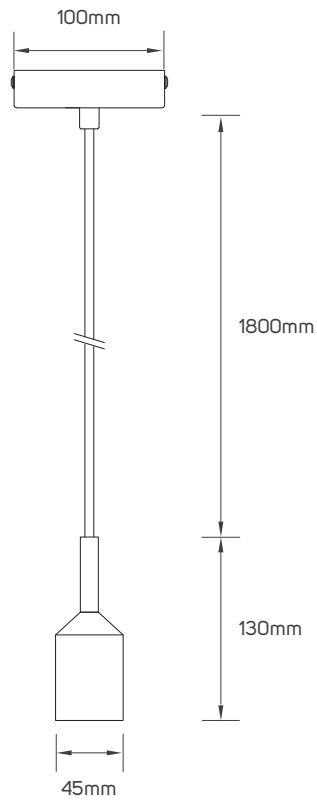

Educational Center

TECHNICAL OPERATING & ELECTRICAL DATA

IP rating	IP20
Voltage	AC220-240V
Frequency	50/60Hz
Directional or Non Directional	Non Directional
Mounting Type	Surface
Lamp Holder Type	LED E27

SPECIFICATIONS

Code No.	Model No.	IP	Max. LED Bulb Wattage	Body Color	Body Material	Fixed or Adjustable	Dimensions
613006	ILTE27PL39	20.00	1xMax.18W	bronze	aluminum	fixed	Ø47x116mm
613012	ILTE27PL40	20.00	5xMax.18W	copper	metal	fixed	Ø44x365mm
613013	ILTE27PL41	20.00	2xMax.18W	copper	metal	adjustable	250x100mm
613014	ILTE27PL42	20.00	1xMax.18W	copper	metal	adjustable	320x120mm
613015	ILTE27PL43	20.00	3xMax.18W	copper	metal	adjustable	300x547mm
613016	ILTE27PL44	20.00	2xMax.18W	copper	metal	adjustable	150x285mm
613023	ILTE27PL45	20.00	4xMax.18W	copper	metal	fixed	235x170mm
613024	ILTE27PL46	20.00	1xMax.18W	black	metal	fixed	Ø52x100mm
613025	ILTE27PL47	20.00	1xMax.18W	copper	metal	fixed	Ø45x130mm
613026	ILTE27PL48	20.00	1xMax.18W	black	metal	fixed	Ø40x150mm

DIMENSIONS

613006

613012

613024

613023

613025

613026

DIMENSIONS

613013

613014

DIMENSIONS

613015

613016

APPLICATION PICTURE

This image is for display purpose only, the image may differ from the actual product, as the product is subject to modification provided without prior notice.