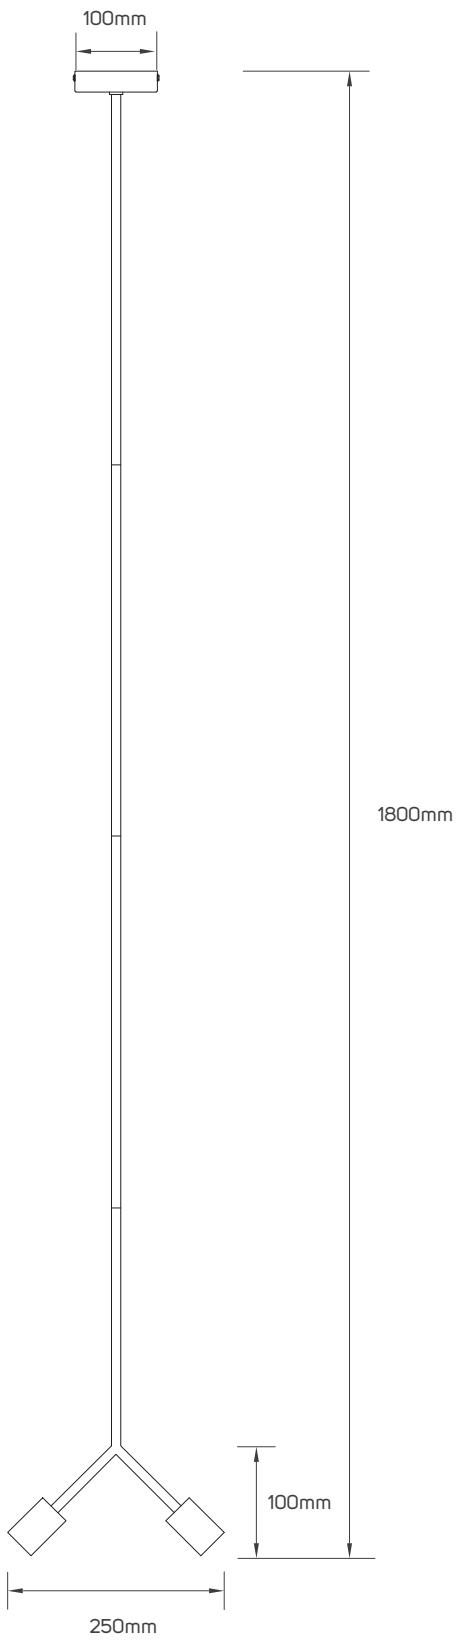

Educational Center

TECHNICAL OPERATING & ELECTRICAL DATA

IP rating	IP20
Voltage	AC220-240V
Frequency	50/60Hz
Directional or Non Directional	Non Directional
Mounting Type	Surface
Lamp Holder Type	LED E27

SPECIFICATIONS

Code No.	Model No.	IP	Max. LED Bulb Wattage	Body Color	Body Material	Fixed or Adjustable	Dimensions
613006	ILTE27PL39	20.00	1xMax.18W	bronze	aluminum	fixed	Ø47x116mm
613012	ILTE27PL40	20.00	5xMax.18W	copper	metal	fixed	Ø44x365mm
613013	ILTE27PL41	20.00	2xMax.18W	copper	metal	adjustable	250x100mm
613014	ILTE27PL42	20.00	1xMax.18W	copper	metal	adjustable	320x120mm
613015	ILTE27PL43	20.00	3xMax.18W	copper	metal	adjustable	300x547mm
613016	ILTE27PL44	20.00	2xMax.18W	copper	metal	adjustable	150x285mm
613023	ILTE27PL45	20.00	4xMax.18W	copper	metal	fixed	235x170mm
613024	ILTE27PL46	20.00	1xMax.18W	black	metal	fixed	Ø52x100mm
613025	ILTE27PL47	20.00	1xMax.18W	copper	metal	fixed	Ø45x130mm
613026	ILTE27PL48	20.00	1xMax.18W	black	metal	fixed	Ø40x150mm

DIMENSIONS

613006

613012

613024

613023

613025

613026

DIMENSIONS

613013

613014

DIMENSIONS

613015

613016

APPLICATION PICTURE

This image is for display purpose only, the image may differ from the actual product, as the product is subject to modification provided without prior notice.