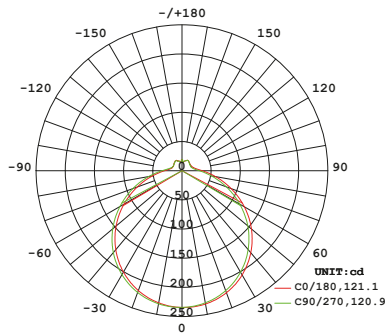

DIMENSIONS

Code No.	Model No.	Dimensions
612109	ILS10SMCL930WW02	250x62mm
612110	ILS10SMCL940NW02	250x62mm
612111	ILS10SMCL950DL02	250x62mm
612112	ILS16SMCL930WW02	300x64mm
612113	ILS16SMCL940NW02	300x64mm
612114	ILS16SMCL950DL02	300x64mm

PHOTOMETRIC DATA

612110