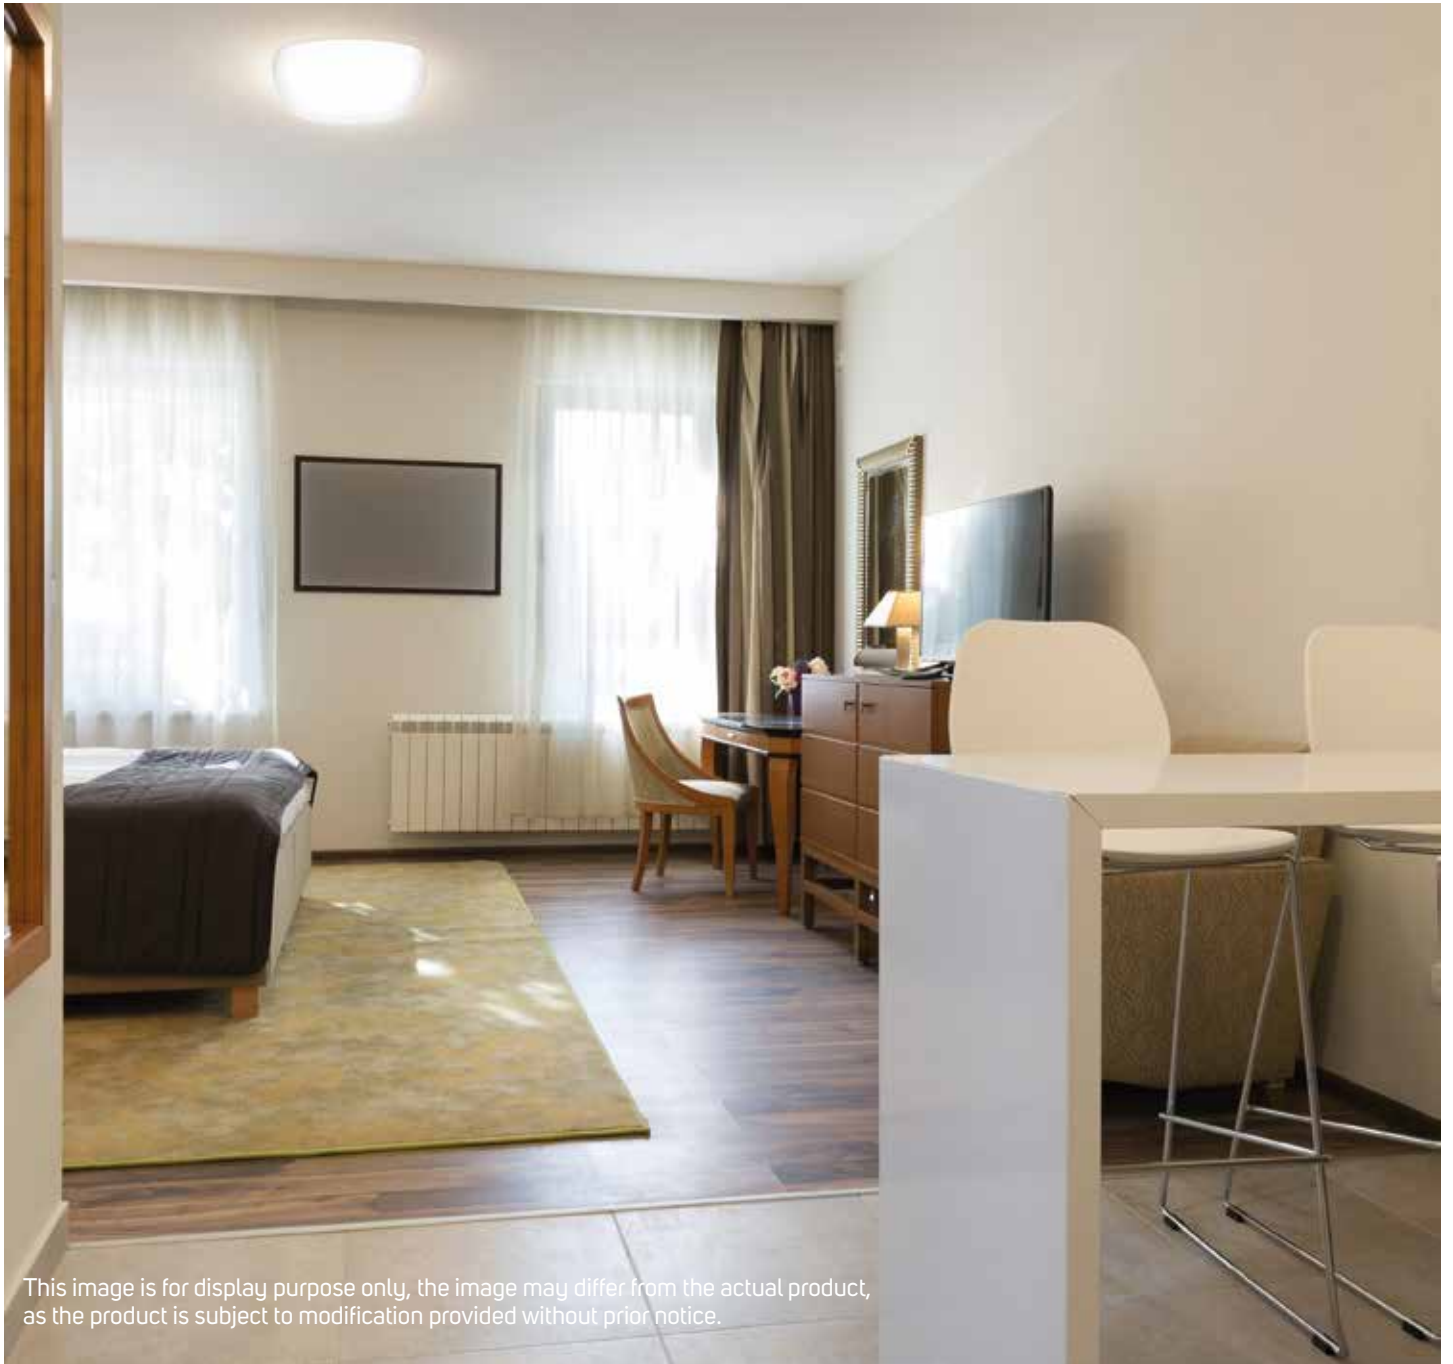

APPLICATION IMAGE

This image is for display purpose only, the image may differ from the actual product, as the product is subject to modification provided without prior notice.

LED SURFACE MOUNTED LUMINAIRE SERIES

**BEYOND LIGHT..
TO THE LAST DETAILS!**