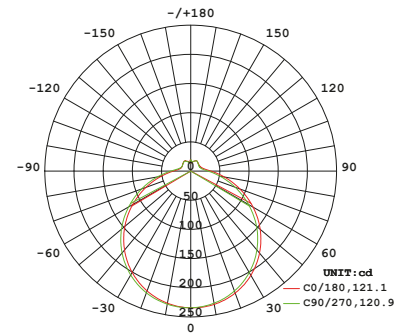

DIMENSIONS

Code No.	Model No.	Dimensions
612109	ILS10SMCL930WW02	250x62mm
612110	ILS10SMCL940NW02	250x62mm
612111	ILS10SMCL950DL02	250x62mm
612112	ILS16SMCL930WW02	300x64mm
612113	ILS16SMCL940NW02	300x64mm
612114	ILS16SMCL950DL02	300x64mm

PHOTOMETRIC DATA

612111