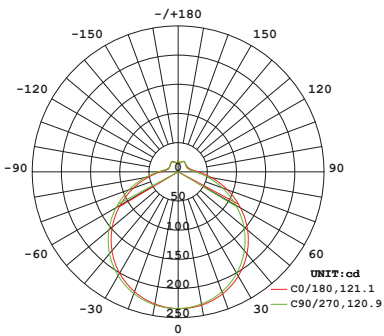

PHOTOMETRIC DATA

612109