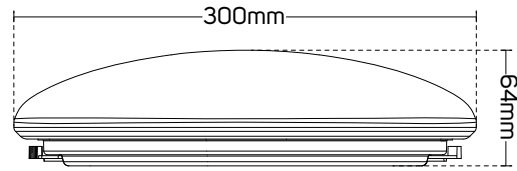

612114 - 612113 - 612112