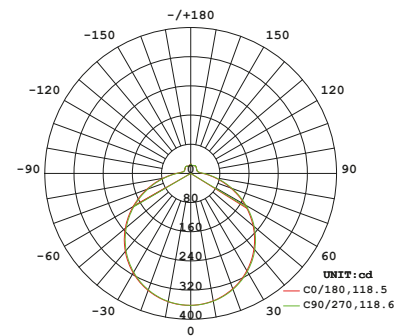

DIMENSIONS

Code No.	Model No.	Dimensions
612109	ILS10SMCL930WW02	250x62mm
612110	ILS10SMCL940NW02	250x62mm
612111	ILS10SMCL950DL02	250x62mm
612112	ILS16SMCL930WW02	300x64mm
612113	ILS16SMCL940NW02	300x64mm
612114	ILS16SMCL950DL02	300x64mm

PHOTOMETRIC DATA

612114