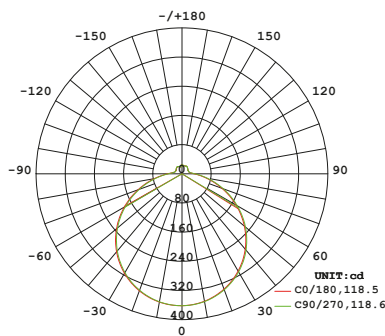

DIMENSIONS

Code No.	Model No.	Dimensions
612109	ILS10SMCL930WW02	250x62mm
612110	ILS10SMCL940NW02	250x62mm
612111	ILS10SMCL950DL02	250x62mm
612112	ILS16SMCL930WW02	300x64mm
612113	ILS16SMCL940NW02	300x64mm
612114	ILS16SMCL950DL02	300x64mm

PHOTOMETRIC DATA

612113