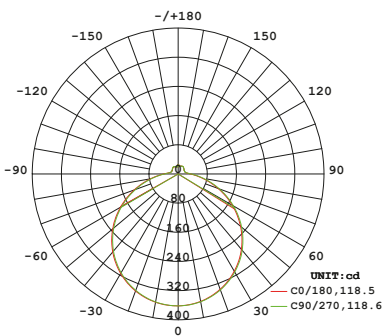

DIMENSIONS

Code No.	Model No.	Dimensions
612109	ILS10SMCL930WW02	250x62mm
612110	ILS10SMCL940NW02	250x62mm
612111	ILS10SMCL950DL02	250x62mm
612112	ILS16SMCL930WW02	300x64mm
612113	ILS16SMCL940NW02	300x64mm
612114	ILS16SMCL950DL02	300x64mm

PHOTOMETRIC DATA

612112