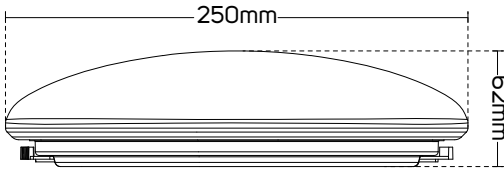

SPECIFICATIONS

Code No.	Model No.	Power	CCT	Lumen	Efficacy	Current
612109	ILS10SMCL930WW02	10W	3000K	840lm	84lm/w	85mA
612110	ILS10SMCL940NW02	10W	4000K	875lm	87lm/w	85mA
612111	ILS10SMCL950DL02	10W	5000K	875lm	87lm/w	85mA
612112	ILS16SMCL930WW02	16W	3000K	1300lm	81lm/w	125mA
612113	ILS16SMCL940NW02	16W	4000K	1370lm	85lm/w	125mA
612114	ILS16SMCL950DL02	16W	5000K	1370lm	85lm/w	125mA

DIMENSIONS

Code No.	Model No.	Dimensions
612109	ILS10SMCL930WW02	250x62mm
612110	ILS10SMCL940NW02	250x62mm
612111	ILS10SMCL950DL02	250x62mm
612112	ILS16SMCL930WW02	300x64mm
612113	ILS16SMCL940NW02	300x64mm
612114	ILS16SMCL950DL02	300x64mm