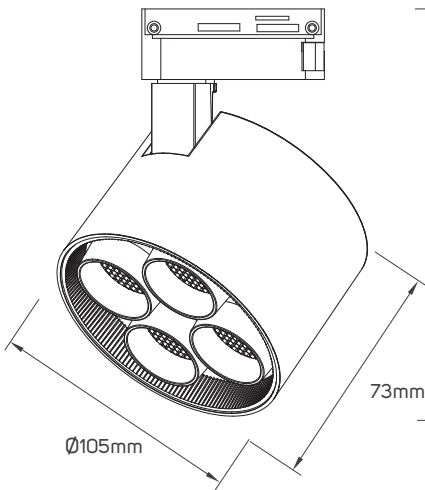

DIMENSIONS

671237 - 671238 - 671239 - 671240

671243 - 671244 - 671245 - 671246

671249 - 671250 - 671251 - 671252

671255 - 671256 - 671257 - 671258

ACCESSORIES

| Code No. | Model No. | Body Color | Body Material | Beam Angle | Dimensions |
|----------|---------------|-------------|---------------|------------|--------------|
| 671261 | ILSTRKHC01 | black | aluminum | / | Ø32x2mm |
| 671262 | ILSTRK15LEN01 | transparent | pc | 15° | Ø28.5x15.8mm |
| 671263 | ILSTRK50LEN01 | transparent | pc | 50° | Ø28.5x15.8mm |

ACCESSORIES DIMENSIONS

671261 - Honeycomb Fitting for LED Track Light

671262 - 671263 - Lens for LED Track Light

APPLICATION PICTURE

This image is for display purpose only, the image may differ from the actual product, as the product is subject to modification provided without prior notice.