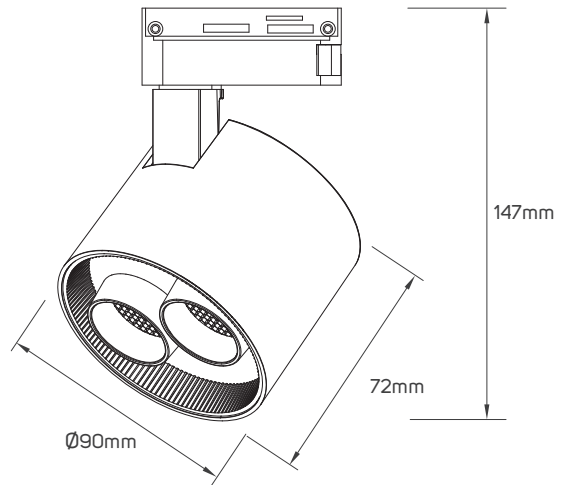

**BEYOND LIGHT..
TO THE LAST DETAILS!**

AREAS OF APPLICATION

Hospitality

Shopping Center

Commercial

Educational Center

TECHNICAL OPERATING & ELECTRICAL DATA

| | |
|--------------------------------|----------------------------|
| IP rating | IP20 |
| CRI | 95 |
| Lumen | from 460 to 2550lm/M+/-10% |
| Voltage | AC220-240V |
| Frequency | 50/60Hz |
| Beam Angle | 24° |
| Body Material | -20~25°C |
| Ambient Temperature | Aluminum+Plastic |
| Dimmable or Not | Non |
| Directional or Non Directional | Directional |
| Fixed or Adjustable | Adjustable |
| Life Span | 30000h |

DIMENSIONS

671237 - 671238 - 671239 - 671240

671243 - 671244 - 671245 - 671246

671249 - 671250 - 671251 - 671252

671255 - 671256 - 671257 - 671258

ACCESSORIES

| Code No. | Model No. | Body Color | Body Material | Beam Angle | Dimensions |
|----------|---------------|-------------|---------------|------------|--------------|
| 671261 | ILSTRKHC01 | black | aluminum | / | Ø32x2mm |
| 671262 | ILSTRK15LEN01 | transparent | pc | 15° | Ø28.5x15.8mm |
| 671263 | ILSTRK50LEN01 | transparent | pc | 50° | Ø28.5x15.8mm |