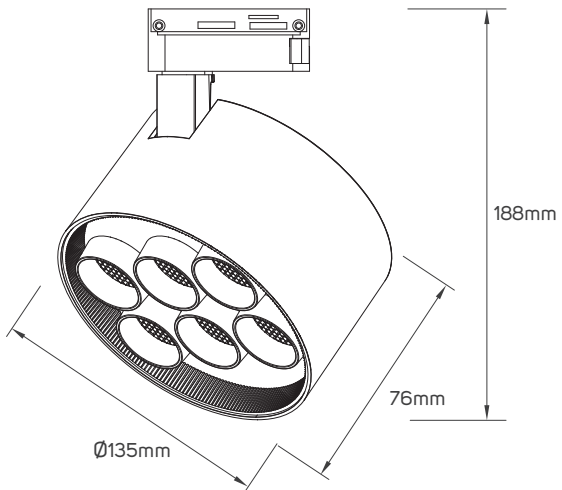

DIMENSIONS

671237 - 671238 - 671239 - 671240

671243 - 671244 - 671245 - 671246

671249 - 671250 - 671251 - 671252

671255 - 671256 - 671257 - 671258

ACCESSORIES

| Code No. | Model No. | Body Color | Body Material | Beam Angle | Dimensions |
|----------|---------------|-------------|---------------|------------|--------------|
| 671261 | ILSTRKHC01 | black | aluminum | / | Ø32x2mm |
| 671262 | ILSTRK15LEN01 | transparent | pc | 15° | Ø28.5x15.8mm |
| 671263 | ILSTRK50LEN01 | transparent | pc | 50° | Ø28.5x15.8mm |

ACCESSORIES DIMENSIONS

671261 - Honeycomb Fitting for LED Track Light

671262 - 671263 - Lens for LED Track Light

APPLICATION PICTURE

This image is for display purpose only, the image may differ from the actual product, as the product is subject to modification provided without prior notice.