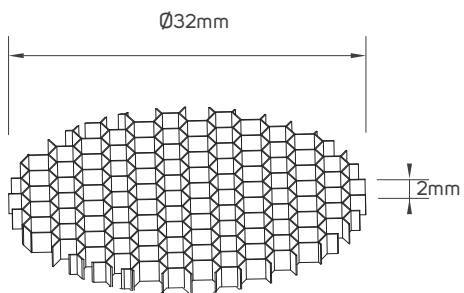

ACCESSORIES

Code No.	Model No.	Body Color	Body Material	Beam Angle	Dimensions
671261	ILSTRKHC01	black	aluminum	/	Ø32x2mm
671262	ILSTRK15LEN01	transparent	pc	15°	Ø28.5x15.8mm
671263	ILSTRK50LEN01	transparent	pc	50°	Ø28.5x15.8mm

ACCESSORIES DIMENSIONS

671261 - Honeycomb Fitting for LED Track Light

671262 - 671263 - Lens for LED Track Light