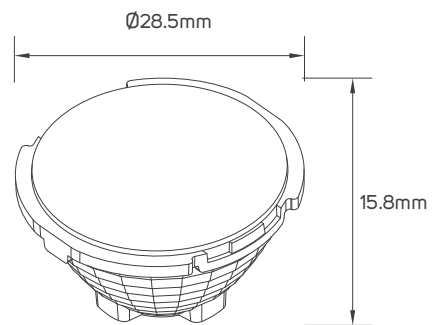

DIMENSIONS

671237 - 671238 - 671239 - 671240

671243 - 671244 - 671245 - 671246

671249 - 671250 - 671251 - 671252

671255 - 671256 - 671257 - 671258

ACCESSORIES

| Code No. | Model No. | Body Color | Body Material | Beam Angle | Dimensions |
|----------|---------------|-------------|---------------|------------|--------------|
| 671261 | ILSTRKHC01 | black | aluminum | / | Ø32x2mm |
| 671262 | ILSTRK15LEN01 | transparent | pc | 15° | Ø28.5x15.8mm |
| 671263 | ILSTRK50LEN01 | transparent | pc | 50° | Ø28.5x15.8mm |

ACCESSORIES DIMENSIONS

671261 - Honeycomb Fitting for LED Track Light

671262 - 671263 - Lens for LED Track Light

APPLICATION PICTURE

This image is for display purpose only, the image may differ from the actual product, as the product is subject to modification provided without prior notice.