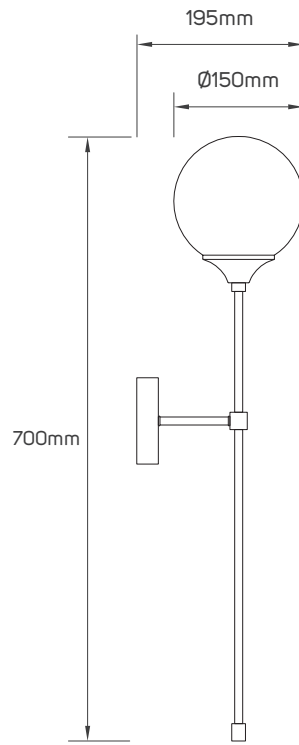

DIMENSIONS

612872 - 612873

612875

612876

612877