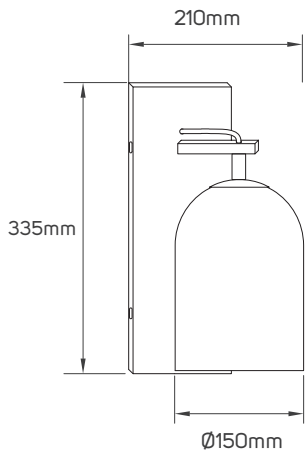

DIMENSIONS

612872 - 612873