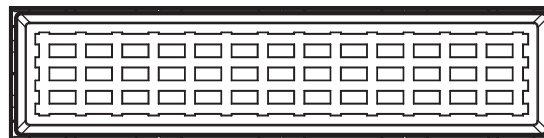

DIMENSIONS

Code No.	Model No.	Height	Length	Width
612651	ILS60FLATL930WW01	31	595	595
612652	ILS60FLATL940NW01	31	595	595
612653	ILS60FLATL957DL01	31	595	595
612654	ILS120FLATL930WW01	31	1195	295
612655	ILS120FLATL940NW01	31	1195	295
612656	ILS120FLATL957DL01	31	1195	295

illus

illumination

595X595

612651, 612652, 612653

295X1195

612654, 612655, 612656

APPLICATION PICTURE

This image is for display purpose only, the image may differ from the actual product, as the product is subject to modification provided without prior notice.