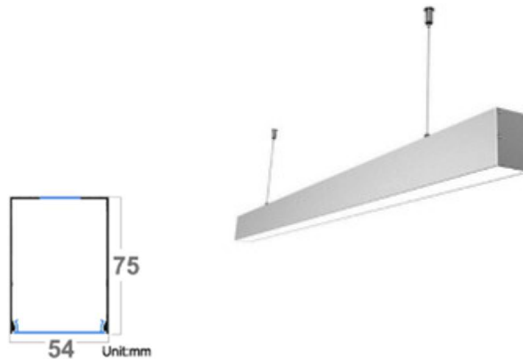

**DATA SHEET**

**LED LINEAR LIGHT NZ-L01-5075 PTB**

**General Data:**

Type	LED Linear light
Frame Finish	White / Alum. Silver / Black
Mounting Method	Suspended / Surface Mounted

**Technical Data:**

CRI	80 +
Voltage	AC110-240V
IP Rating	IP 40
Beam Angle	120 Degree
CCT	3000K / 4000K / 6000K
Dimming	TRIAC, 1-10V, DALI
Profile Size	54mm*75mm (WxH)
Diffuser	Milky

**Different Models:**

Model Number	Wattage	Length* Width * Height	Lumens
NZ-L01-5075 PTB-90	30 W	915mm * 54mm * 75mm	2700 Lm
NZ-L01-5075 PTB-120	40 W	1207mm * 54mm * 75mm	3600 Lm
NZ-L01-5075 PTB-150-60	60 W	1507mm * 54mm * 75mm	5400 Lm
NZ-L01-5075 PTB-150-80	80 W	1507mm * 54mm * 75mm	7200 Lm